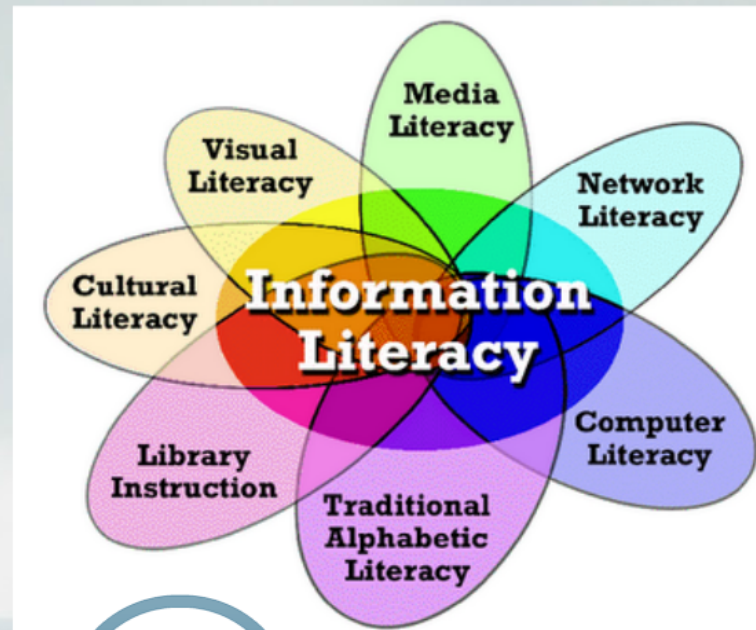

ceinve
centrum informačního vzdělávání

Masaryk University

Faculty of Arts

Division of Information and Library
studies

Information Education

Information Education

Target Group
Masaryk University
students
Academic staff - teachers
www.masaryklib.univ.cz